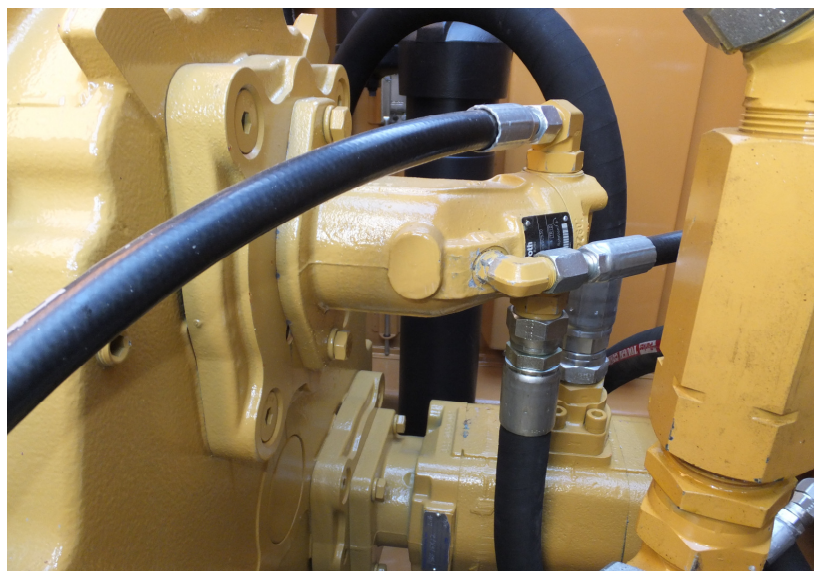

#3 Piston Clamp Pump

The gear pump that we have used for many years has been upgraded to a bent axis piston pump. This is a direct replacement pump that will allow full clamp pressure to be achieved within the pumps high pressure rating. Piston pumps also run cleaner, generating fewer particulates, meaning less contamination in the hydraulic system. Port sizes are the same as the clamp gear pumps that were on power units manufactured before June 2014. The fittings and hoses can be reused when a retro fit is completed, with the addition of a case drain line to tank.