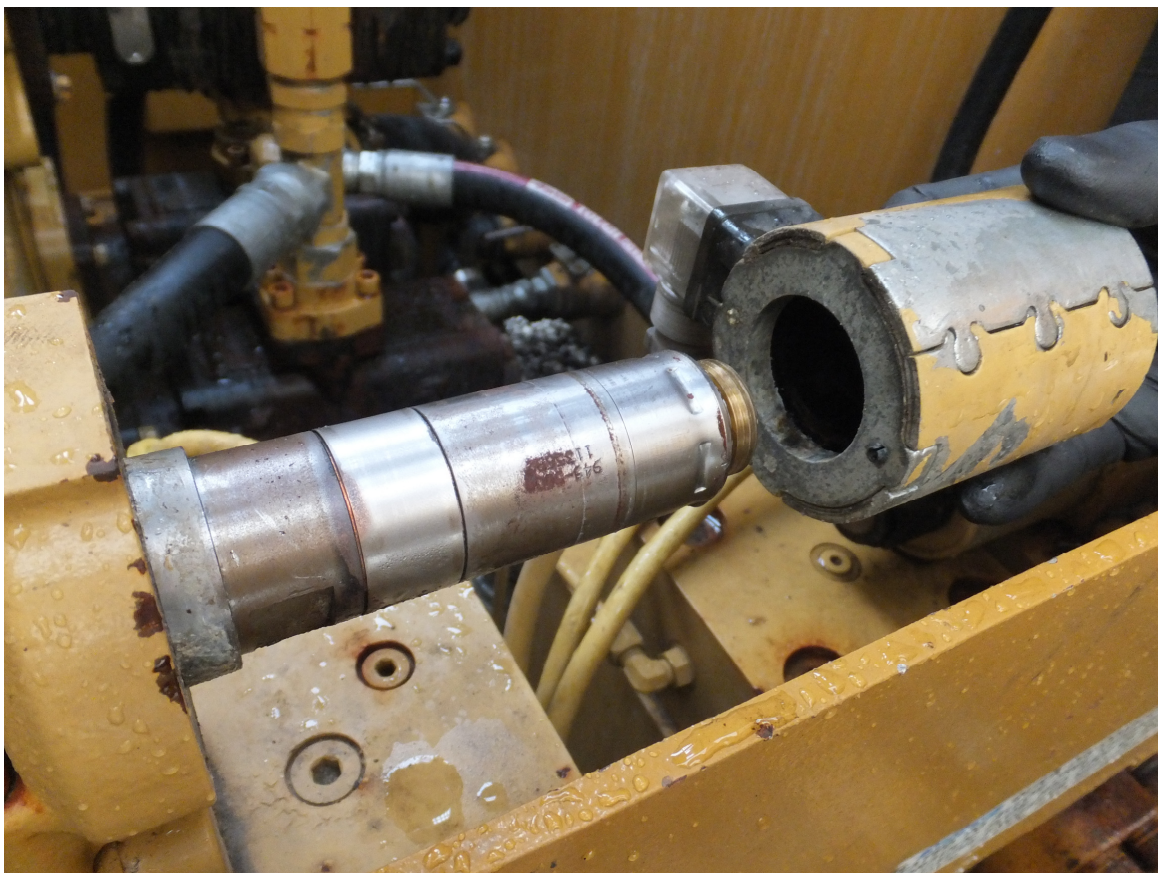

#14 Servicing Solenoids With Die Electric Grease

This bulletin is to help with the servicing of our control valve solenoids. When conducting a servicing of the filters, these should be serviced also. In this picture you can see surface rust; the rust will need to be removed with emery cloth or abrasive pad.