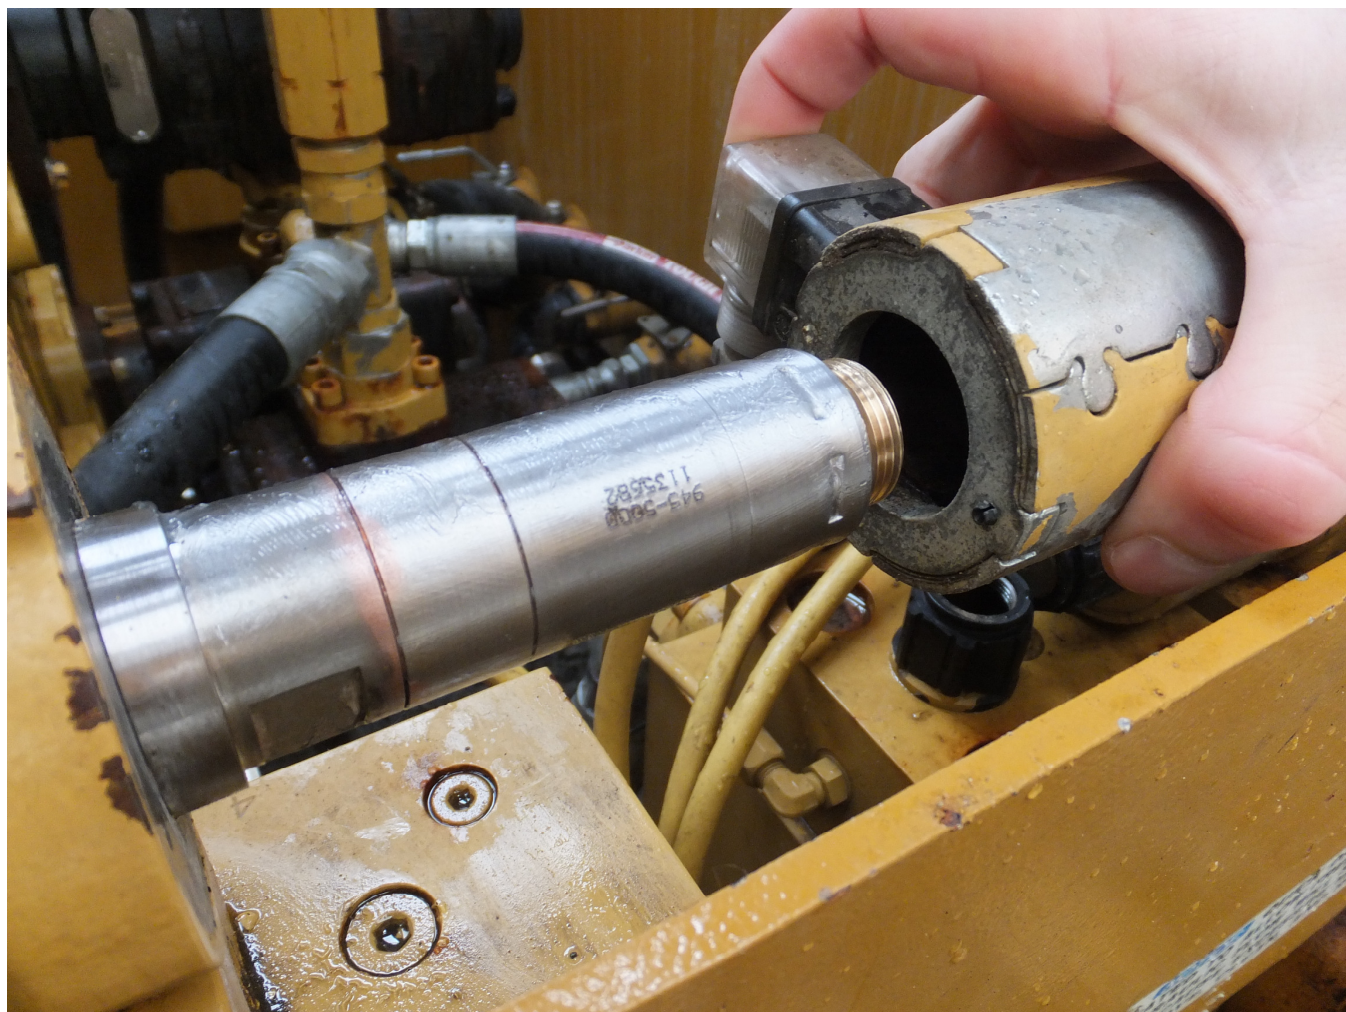

SERVICE BULLETIN

VIBRATORY HAMMERS • POWER UNITS/AUGER SYSTEMS • DIESEL & HYDRAULIC HAMMERS
DRILL RIGS • HYDRAULIC PILING RIGS • WICK DRAIN INSTALLERS • LEAD SYSTEMS

www.apevibro.com

www.jandm-usa.com

Here is a picture after being cleaned, and die electric grease added ready for install. **The electrical DIN connector should be on the side, not the top; this will assist with water to drain from the connectors.**

APE HEADQUARTERS

7032 S 196TH STREET
KENT, WA 98032
(800) 248-8498 • (253) 872-0141
Fax (253) 872-8710

NORTHEAST REGIONAL OFFICE

401 HARTLE ST.
SAYREVILLE, NJ 08872
(888) 217-7524 • (732) 432-6604
Fax (732) 432-6608

APE CHINA

BUILDING No. 233, FU QIAO ROAD
GU CUN INDUSTRIAL ZONE BAOSHAN DISTRICT
SHANGHAI, CHINA 201906
011-86-21-5677-1221
Fax 011-86-21-3604-0553

LOUISIANA REGIONAL OFFICE

39266 A DOYLE DRIVE
GONZALES, LA 70737
(225) 644-7722
Fax (225) 644-7626

GULF REGIONAL OFFICE

3975 FM Hwy 1485
CONROE, TX 77306
(800) 596-2877 • (936) 271-1044
Fax (936) 271-1046

MID-ATLANTIC REGIONAL OFFICE

500 NEWTON ROAD, #200
VIRGINIA BEACH, VA 23462
(866) 399-7500 • (757) 518-9740
Fax (757) 518-9741

SOUTHEAST REGIONAL OFFICE

1345 INDUSTRIAL PARK ROAD
MULBERRY, FL 33860
(800) 570-3844 • (863) 324-0378
Fax (863) 318-9409

MID-WESTERN REGIONAL OFFICE

50 GERBER INDUSTRIAL DR.
ST. PETERS, MO 63376
(877) 296-8044 • (636) 397-8400
Fax (636) 278-4278

WESTERN REGIONAL OFFICE

2985 LOOMIS ROAD
STOCKTON, CA 95205
(888) 245-4401 • (209) 942-2166
Fax (209) 942-2455